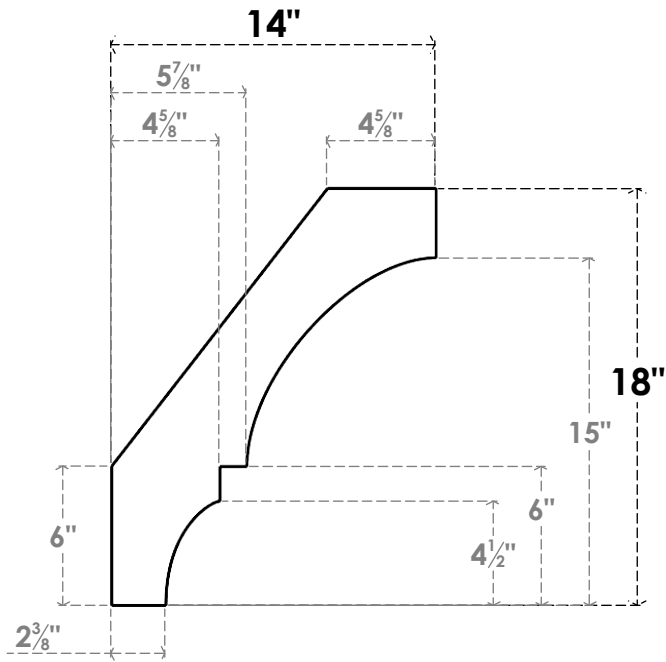

ITEM NUMBER: BRCPC035X14000X18000BOA

3 1/2"W X 14"D X 18"H BALBOA ARCHITECTURAL GRADE PVC CLOSED KNEE BRACE

SIDE PROFILE

FRONT PROFILE

ISOMETRIC

EKENA MILLWORK
2300 WEST MAIN ST.
CLARKSVILLE, TX 75426
TOLL FREE: 866-607-0453
WWW.EKENAMILLWORK.COM