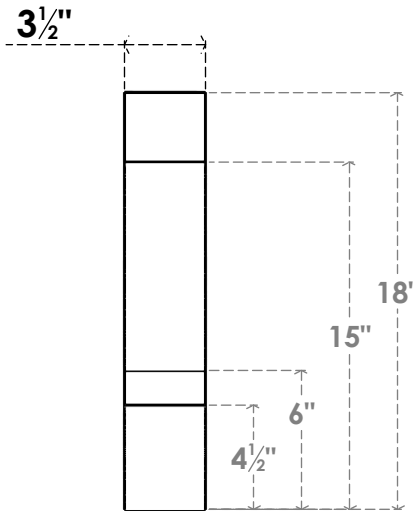

ITEM NUMBER: BRCPC035X14000X18000BOA

3 1/2"W X 14"D X 18"H BALBOA ARCHITECTURAL GRADE PVC CLOSED KNEE BRACE

SIDE PROFILE

FRONT PROFILE

ISOMETRIC

EKENA MILLWORK
2300 WEST MAIN ST.
CLARKSVILLE, TX 75426
TOLL FREE: 866-607-0453
WWW.EKENAMILLWORK.COM